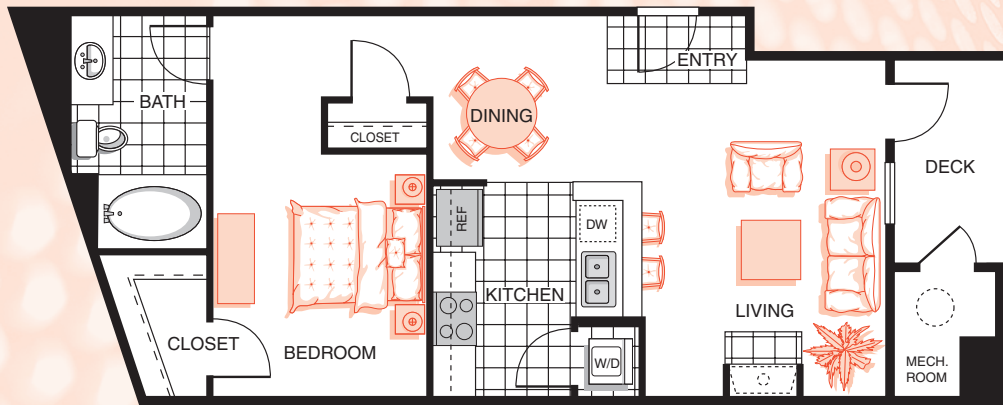

Retreat
at the park

1600 Fillmore St.
Denver, Colorado 80206
tel: 303-331-1600
fax: 303-331-1607

Building 2A - A7
1 Bedroom / 1 Bath
699 Sq. Ft.

Square footage is approximate | Furniture not included | Features vary | Fireplace in select homes