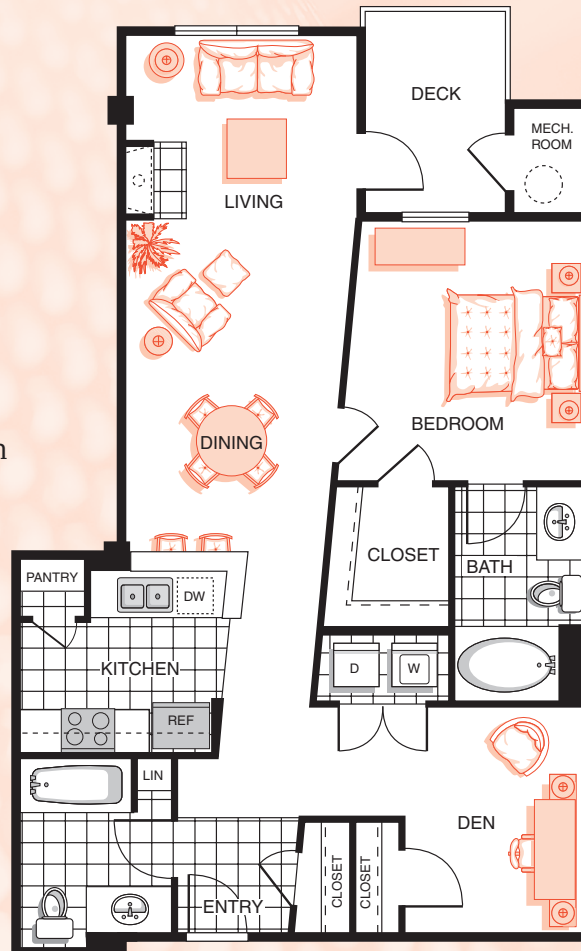

*Retreat*  
at the park

1600 Fillmore St.  
Denver, Colorado 80206  
tel: 303-331-1600  
fax: 303-331-1607

Building 2A - B2  
1 Bedroom / 1 Bath with Den  
941 Sq. Ft.

Square footage is approximate | Furniture not included | Features vary | Fireplace in select homes